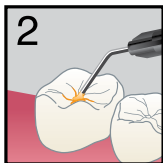

PRR & SMALL CLASS I RESTORATION

1
Prepare tooth as needed,
rinse, leave damp.

2
Apply **BEAUTIFIL kids SA**
in a thin layer ($\leq 0.5\text{mm}$)
with needle tip or hand
instrument.
Leave for 20 sec.

3
Light cure for 5 sec (LED).