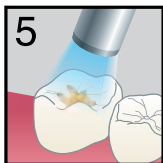

PRR & SMALL CLASS I RESTORATION

1
Prepare tooth as needed,
rinse, leave damp.

2
Apply **BEAUTIFIL kids SA**
in a thin layer ($\leq 0.5\text{mm}$)
with needle tip or hand
instrument.
Leave for 20 sec.

3
Light cure for 5 sec (LED).

4
Apply additional
increments ($\leq 2\text{mm}$) as
needed.

5
Light cure each increment
for 10 sec (LED).

6
Finish and polish with
OneGloss PS or another
polisher.

Visit shofu.com Call 800.827.4638

Shofu Dental Corporation San Marcos, CA