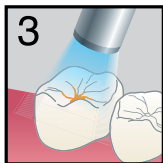

PRR & SMALL CLASS I RESTORATION

1
Prepare tooth as needed,
rinse, leave damp.

2
Apply **BEAUTIFIL kids SA**
in a thin layer ($\leq 0.5\text{mm}$)
with needle tip or hand
instrument.
Leave for 20 sec.

3
Light cure for 5 sec (LED).

4
Apply additional
increments ($\leq 2\text{mm}$) as
needed.

5
Light cure each increment
for 10 sec (LED).

6
Finish and polish with
OneGloss PS or another
polisher.

Visit shofu.com Call 800.827.4638

Shofu Dental Corporation San Marcos, CA