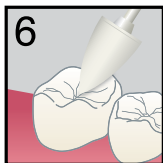

6
Finish and polish with
OneGloss PS or another
polisher.

Visit shofu.com Call 800.827.4638

Shofu Dental Corporation San Marcos, CA