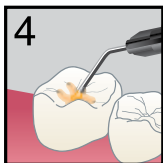

PRR & SMALL CLASS I RESTORATION

1
Prepare tooth as needed,
rinse, leave damp.

2
Apply **BEAUTIFIL kids SA**
in a thin layer ($\leq 0.5\text{mm}$)
with needle tip or hand
instrument.
Leave for 20 sec.

3
Light cure for 5 sec (LED).

4
Apply additional
increments ($\leq 2\text{mm}$) as
needed.

5
Light cure each increment
for 10 sec (LED).

6
Finish and polish with
OneGloss PS or another
polisher.

Visit shofu.com Call 800.827.4638

Shofu Dental Corporation San Marcos, CA