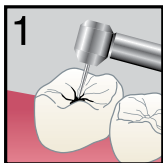

PRR & SMALL CLASS I RESTORATION

1
Prepare tooth as needed,
rinse, leave damp.

2
Apply **BEAUTIFIL kids SA**
in a thin layer ($\leq 0.5\text{mm}$)
with needle tip or hand
instrument.
Leave for 20 sec.

3
Light cure for 5 sec (LED).