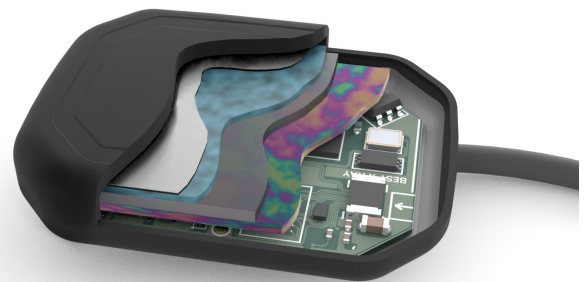

One-size design featuring clipped corners and smooth edges.

OUTSTANDING IMAGE QUALITY

Advanced technology for reliable images. Less retakes = less radiation exposure.

EASY INTEGRATION

Connects easily into your practice's existing digital systems and environment.

2-YEAR WARRANTY

Guaranteed peace of mind with an industry-leading 2-year protection plan.

CARINA™ STARTER KIT INCLUDES:

(1) 1.5 Digital Intraoral Sensor, (100) Intraoral Sensor Barriers, (1) Positioning System, (1) Quick Start Guide